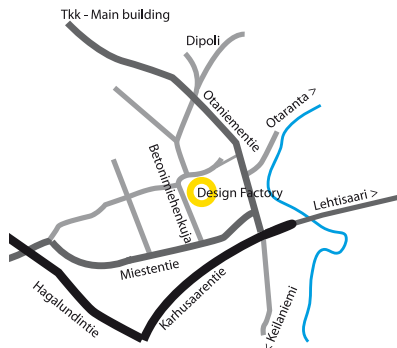

Welcome to

Product Design Gala 2009

Experience
the Aalto
University!

TIME Friday 24.4.2009

EXHIBITION OPEN 9:00 – 17:00

SEMINARS STARTING AT 12:00, 13:45 & 16:00

PLACE Aalto Design Factory,
Betonimiehenkuja 5, Otaniemi, Espoo

DETAILS www.pdp.fi/gala

AALTO DESIGN FACTORY

is one of the spearhead projects of the forthcoming Aalto University. Unique in its kind, this test bed for product design research and education is designed and constantly developed to fulfil the needs of the students' of tomorrow. While browsing through the exhibition, browse also through the Factory and meet with the innovative industry and research representatives and other stakeholders that crowd it daily. Experience Aalto University!